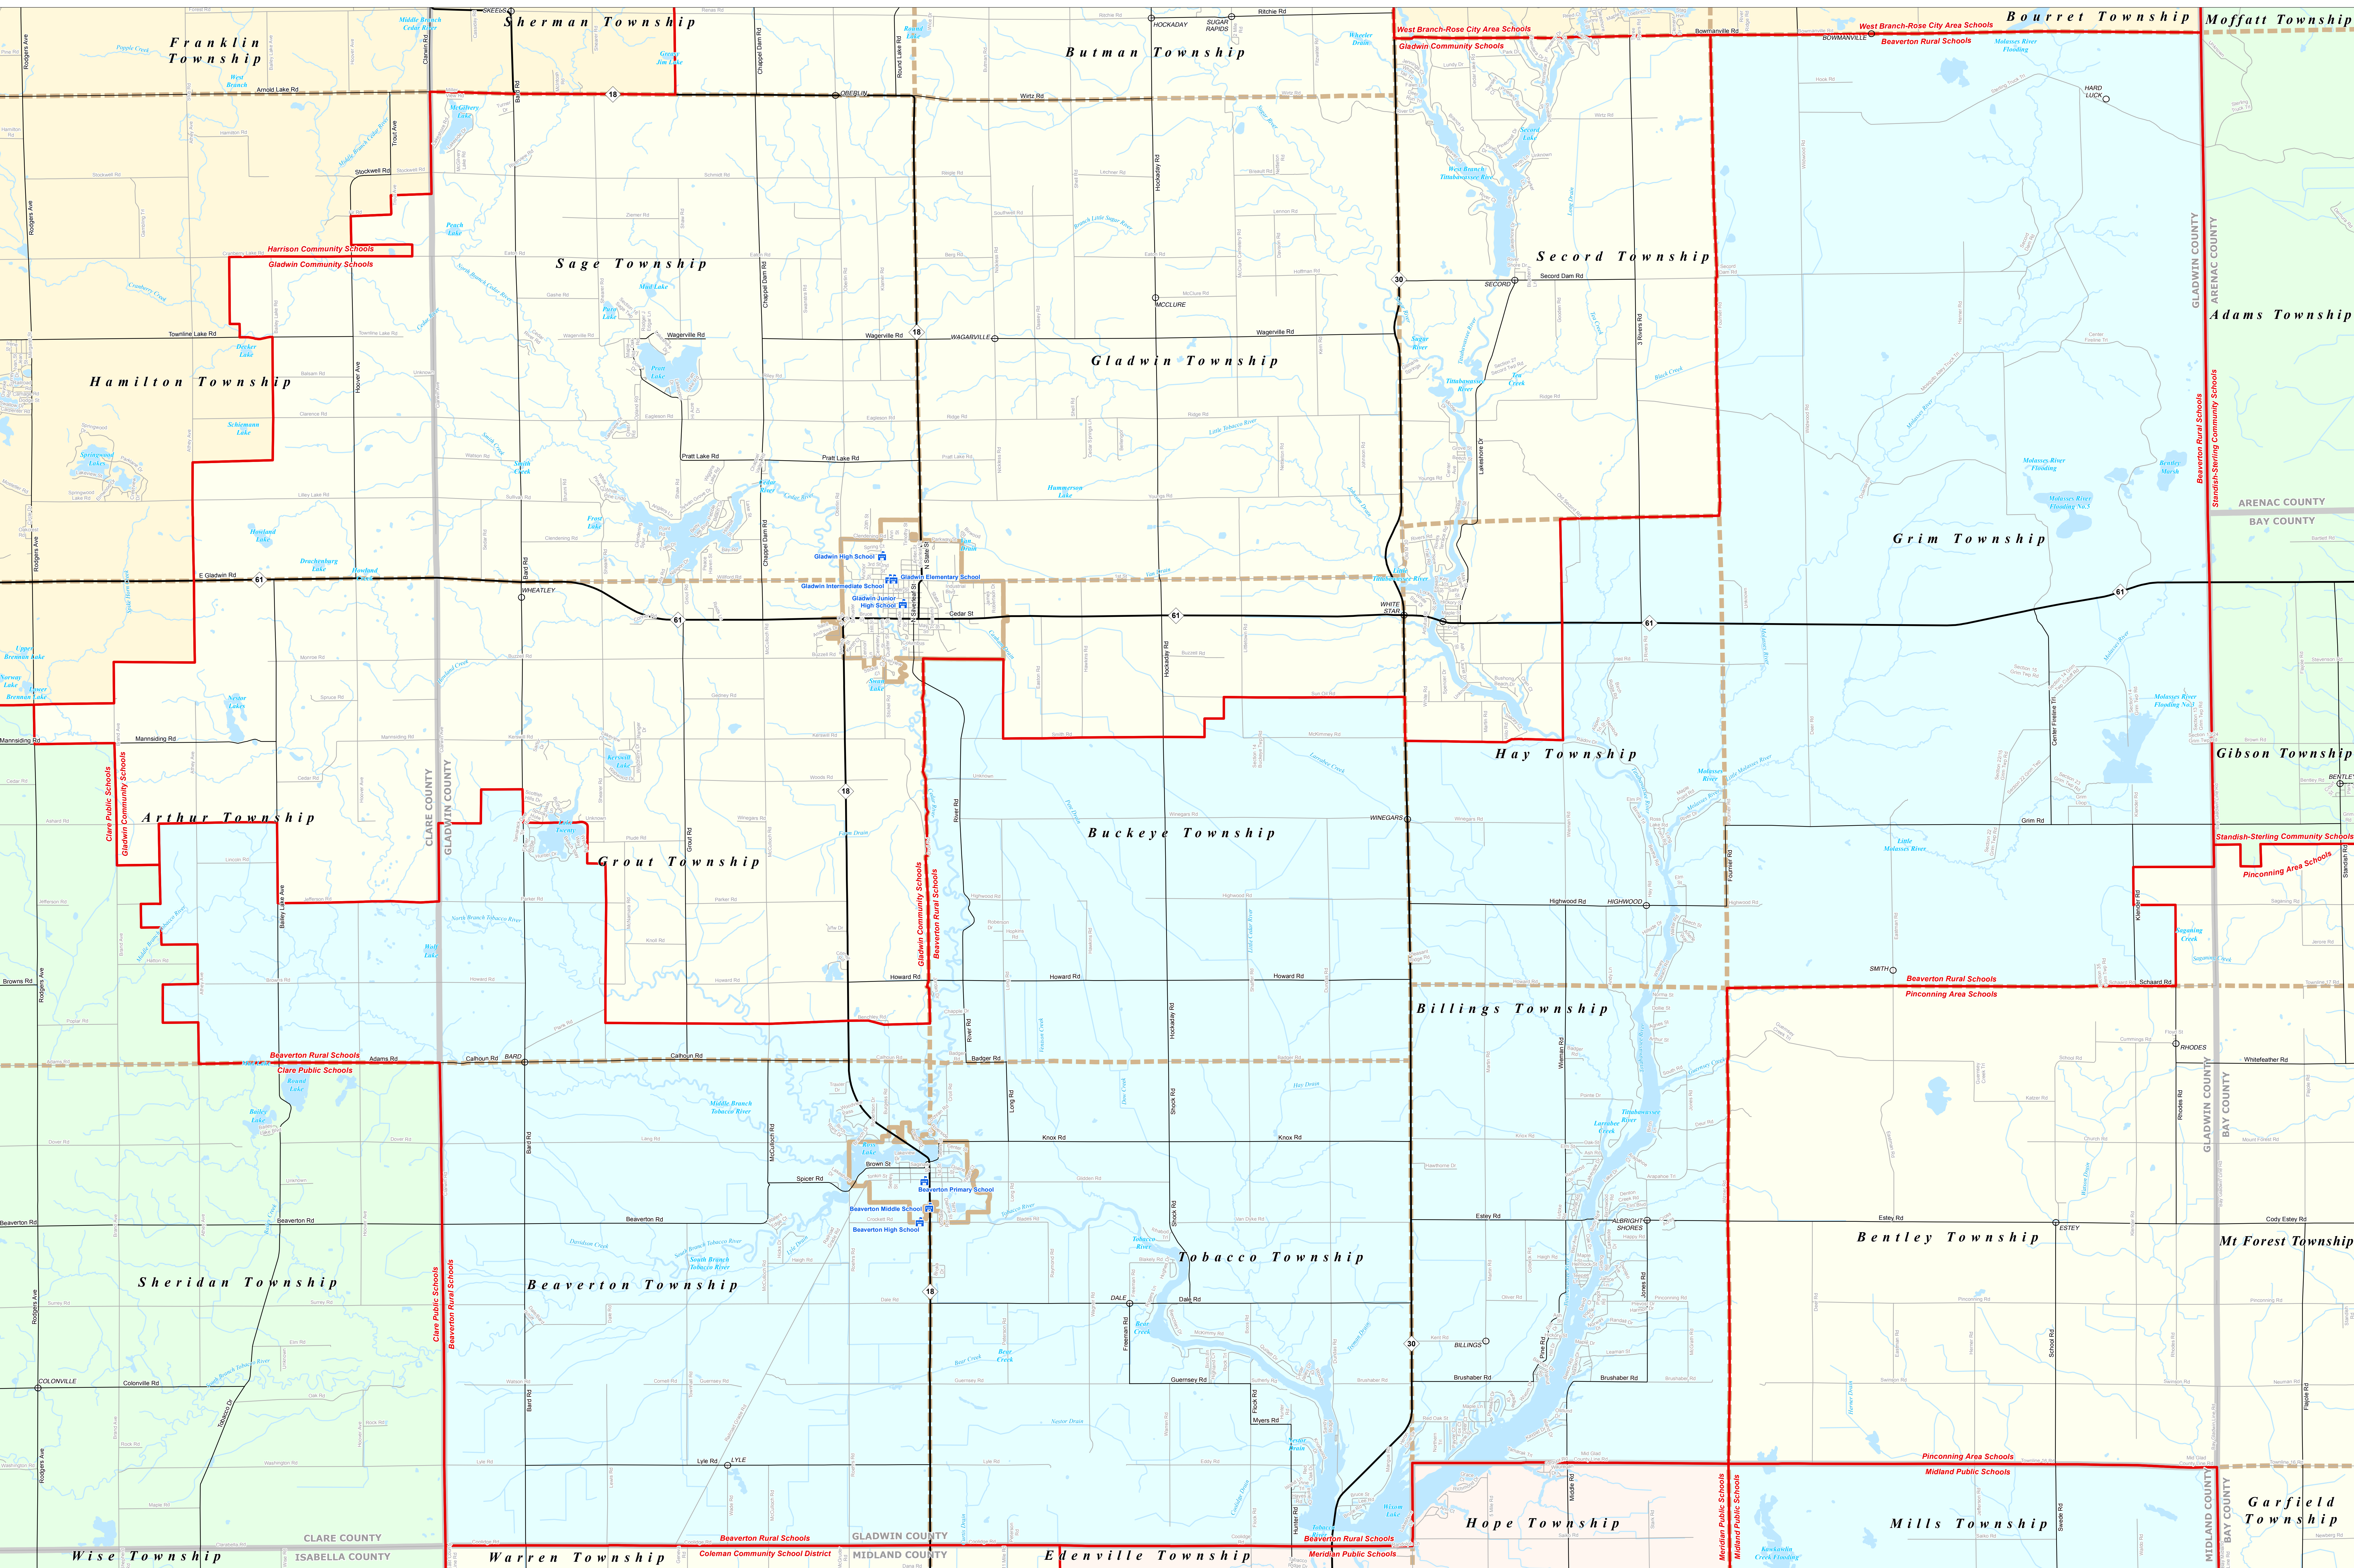

BEAVERTON RURAL SCHOOLS

Clare-Gladwin Regional Education Service District

0 0.25 0.5 1 Miles

Legend	
School District	School
County	Water Feature
City	River, Stream, or Drain
Township	Railroad
Village	Freeway
Census Designated Place	Highway
	Primary Road
	Local Road